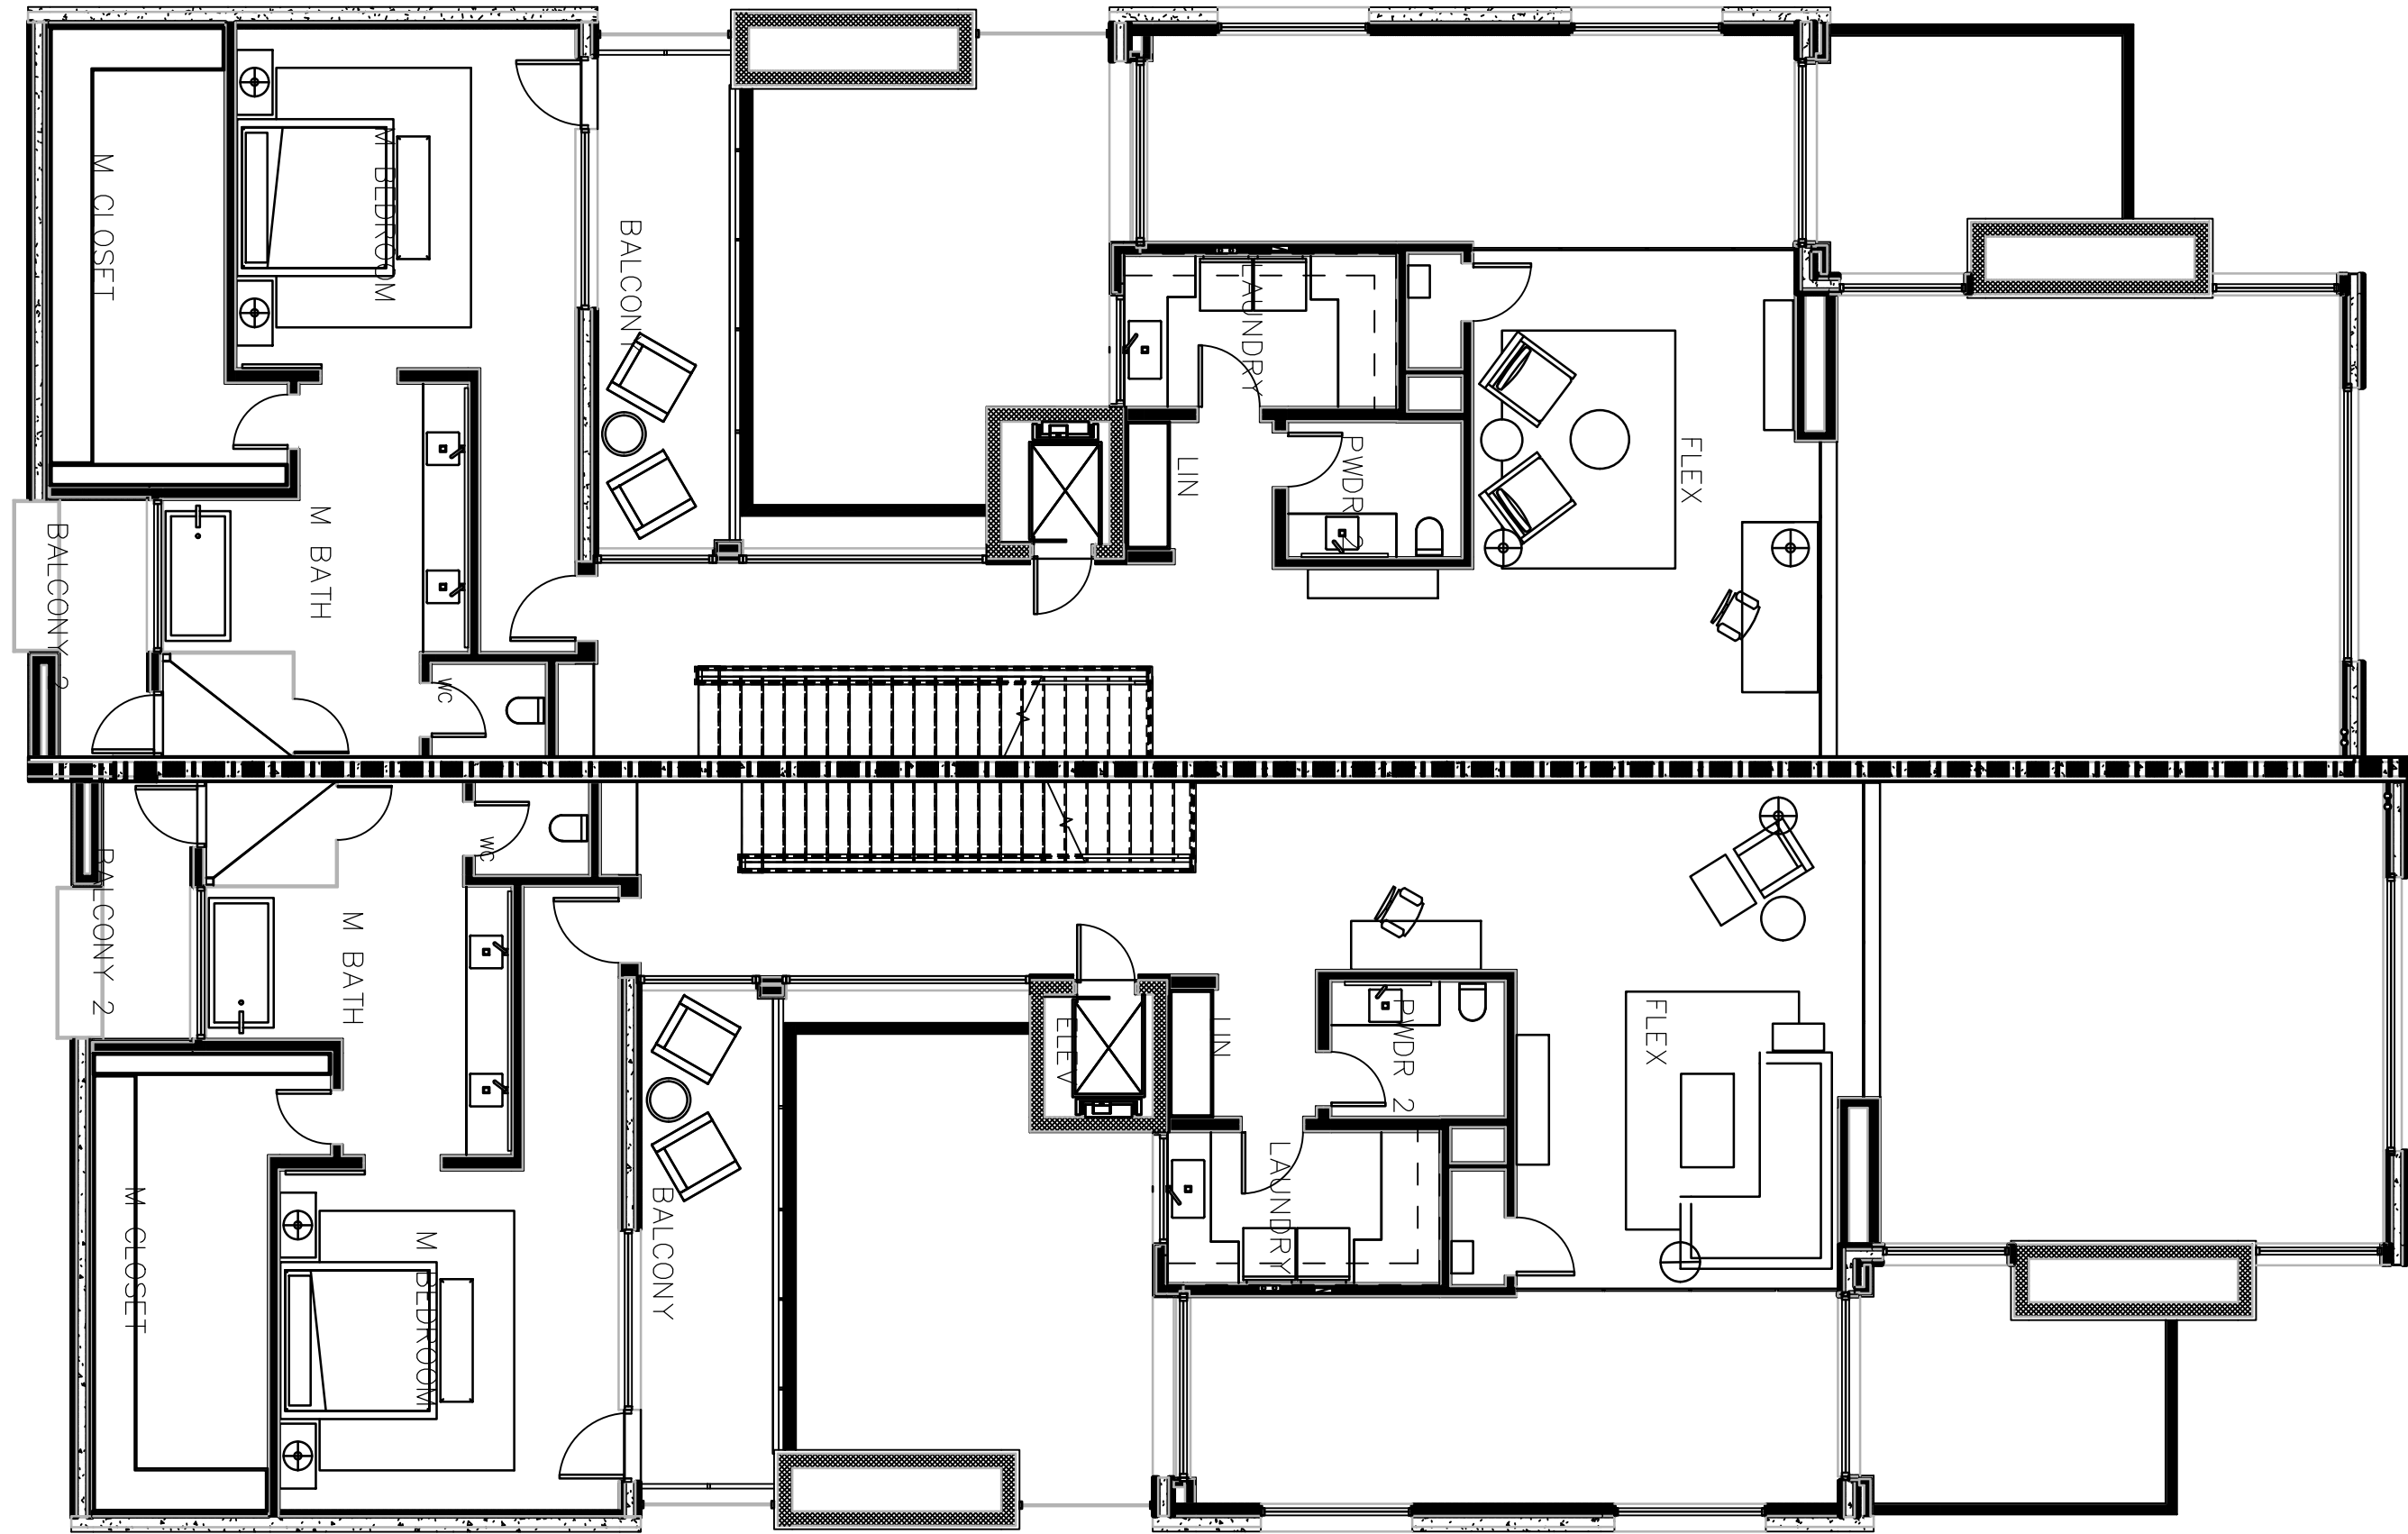

1
I-FP.1

**OVERALL
MAIN LEVEL FURNITURE PLAN**

SCALE 1/8"=1'-0"

DATE: 9.5.18
 JOB NO.: 18006
 DRAWN BY: MG/BD
 SCALE: 1/8"=1'-0"

1ST STREET

OVERALL
MAIN LEVEL FURNITURE PLAN

DRAWING FOR DESIGN ONLY. NOT FOR CONSTRUCTION.
 ALL MEASUREMENTS MUST BE FIELD VERIFIED.

MARA INTERIOR DESIGN

PH: 480. 776. 9018
 E: MARA@MARA-ID.COM
 WWW.MARAINTERIORDSIGN.COM

1 OVERALL
I-FP.1 SECOND LEVEL FURNITURE PLAN
SCALE 1/8"=1'-0"

DATE: 9.5.18
JOB NO.: 18006
DRAWN BY: MG/BD
SCALE: 1/8"=1'-0"

1 OVERALL
THIRD LEVEL FURNITURE PLAN
I-FP.1 SCALE 1/8"=1'-0"

DATE: 9.5.18
JOB NO.: 18006
DRAWN BY: MG/BD
SCALE: 1/8"=1'-0"

1ST STREET
OVERALL
THIRD LEVEL FURNITURE PLAN

DRAWING FOR DESIGN ONLY. NOT FOR CONSTRUCTION.
ALL MEASUREMENTS MUST BE FIELD VERIFIED.