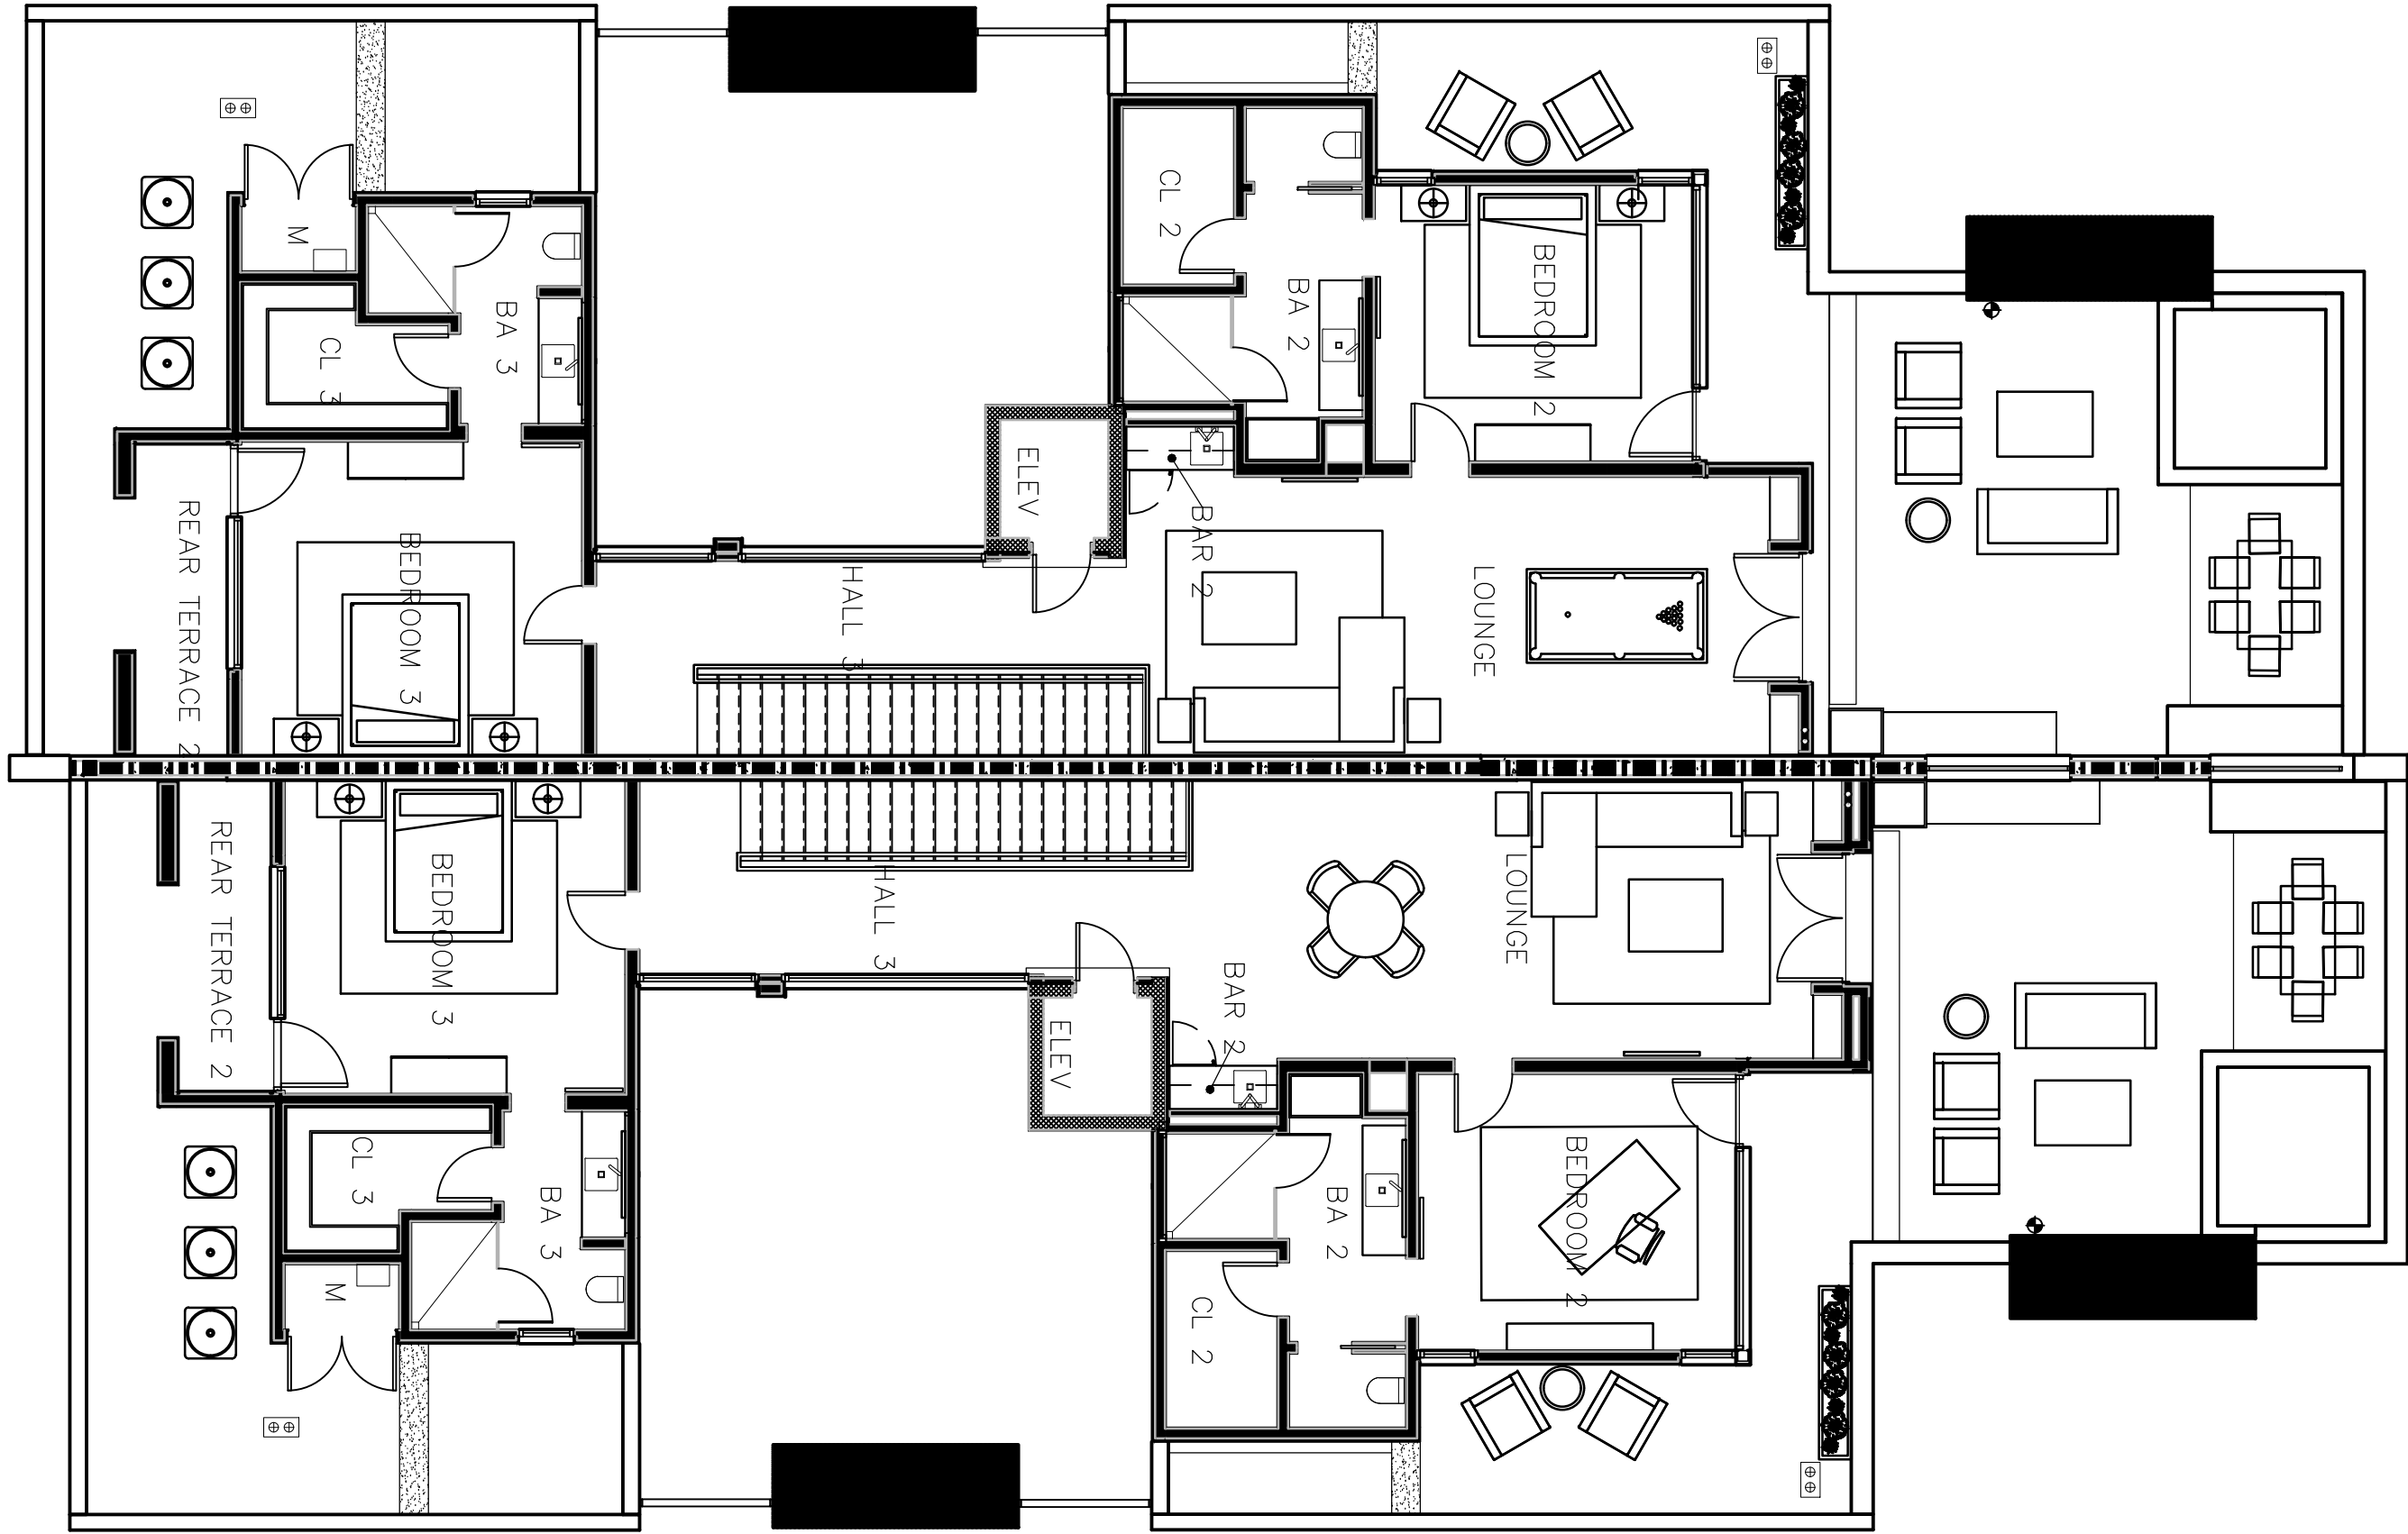

1
I-FP.1

**OVERALL
MAIN LEVEL FURNITURE PLAN**

SCALE 1/8"=1'-0"

DATE: 9.5.18
 JOB NO.: 18006
 DRAWN BY: MG/BD
 SCALE: 1/8"=1'-0"

1ST STREET

OVERALL
MAIN LEVEL FURNITURE PLAN

DRAWING FOR DESIGN ONLY. NOT FOR CONSTRUCTION.
 ALL MEASUREMENTS MUST BE FIELD VERIFIED.

MARA INTERIOR DESIGN

PH: 480. 776. 9018
 E: MARA@MARA-ID.COM
 WWW.MARAINTERIORDSIGN.COM

1 OVERALL
I-FP.1 SECOND LEVEL FURNITURE PLAN
SCALE 1/8"=1'-0"

DATE: 9.5.18
JOB NO.: 18006
DRAWN BY: MG/BD
SCALE: 1/8"=1'-0"

1 OVERALL
THIRD LEVEL FURNITURE PLAN
I-FP.1 SCALE 1/8"=1'-0"

DATE: 9.5.18
JOB NO.: 18006
DRAWN BY: MG/BD
SCALE: 1/8"=1'-0"

1ST STREET
OVERALL
THIRD LEVEL FURNITURE PLAN

DRAWING FOR DESIGN ONLY. NOT FOR CONSTRUCTION.
ALL MEASUREMENTS MUST BE FIELD VERIFIED.